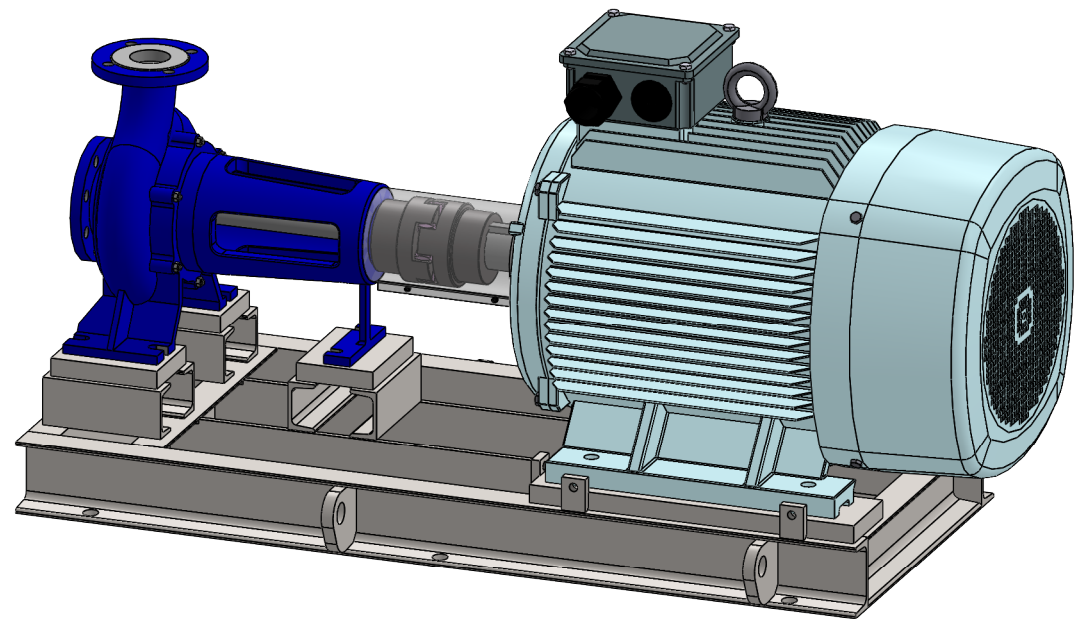

# NHVe.65-250 [75,0 kW] n= 2900 obr/min

NHVe.65-250	75,0kW/2900 rpm	 Grudziądz Ul. Droga Jeziorna 8
	280-2	