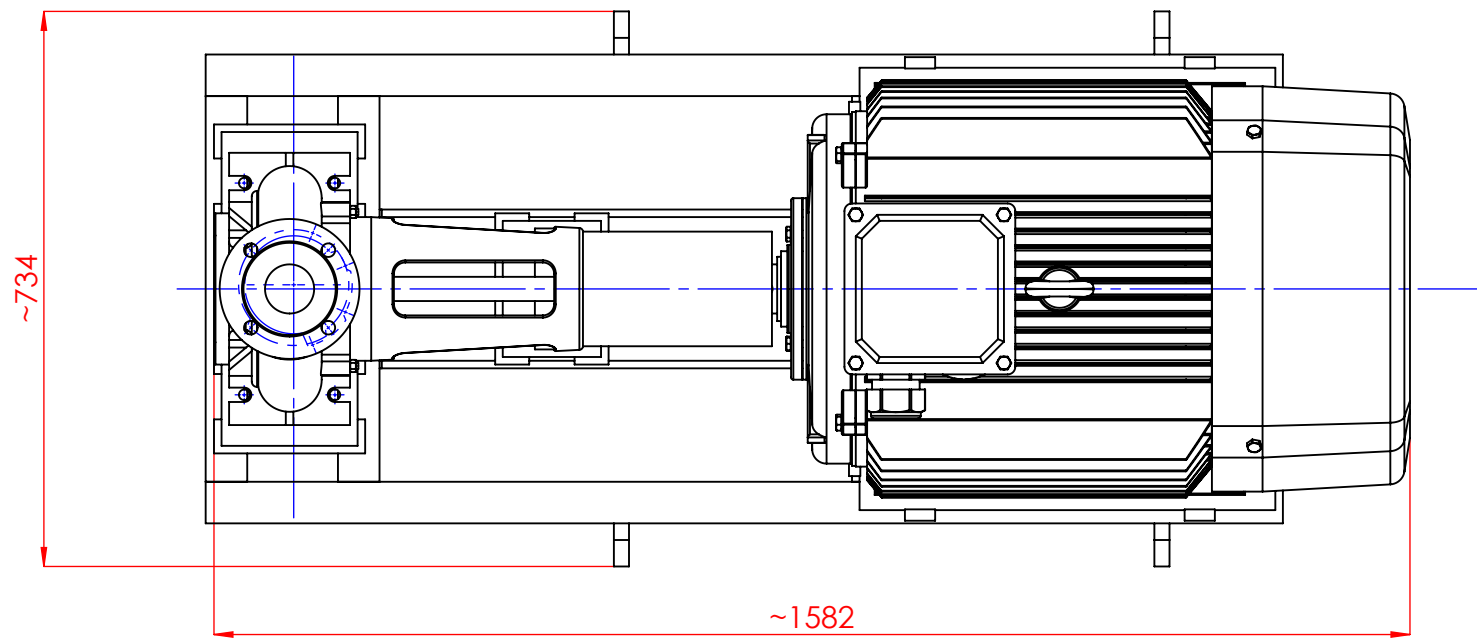

# NHVe.65-250 [75,0 kW] n= 2900 obr/min

NHVe.65-250	75,0kW/2900 rpm	 Grudziądz Ul. Droga Jeziorna 8
	280-2	