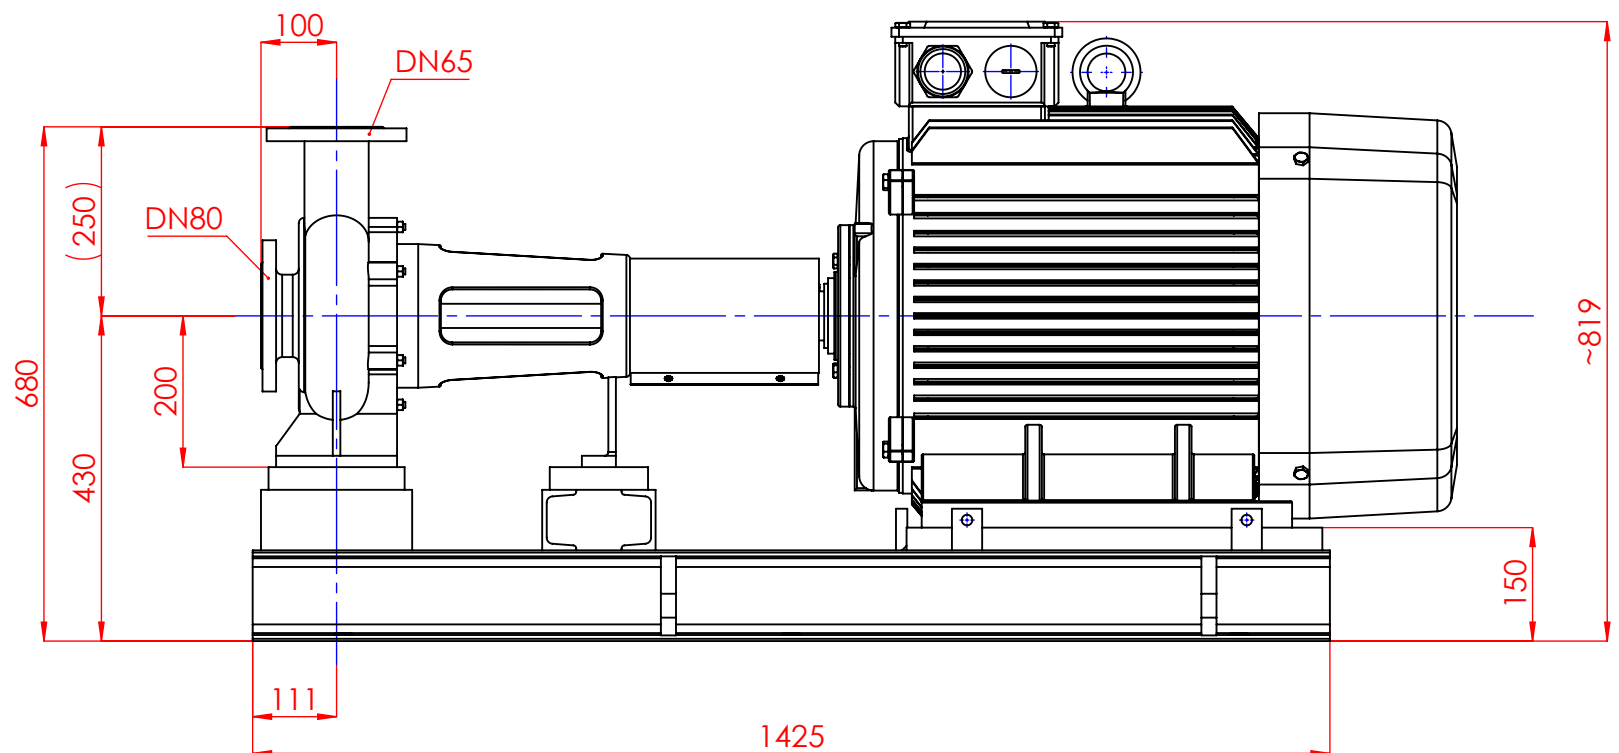

# NHVe.65-250 [75,0 kW] n= 2900 obr/min

NHVe.65-250	75,0kW/2900 rpm	 Grudziądz Ul. Droga Jeziorna 8
	280-2	