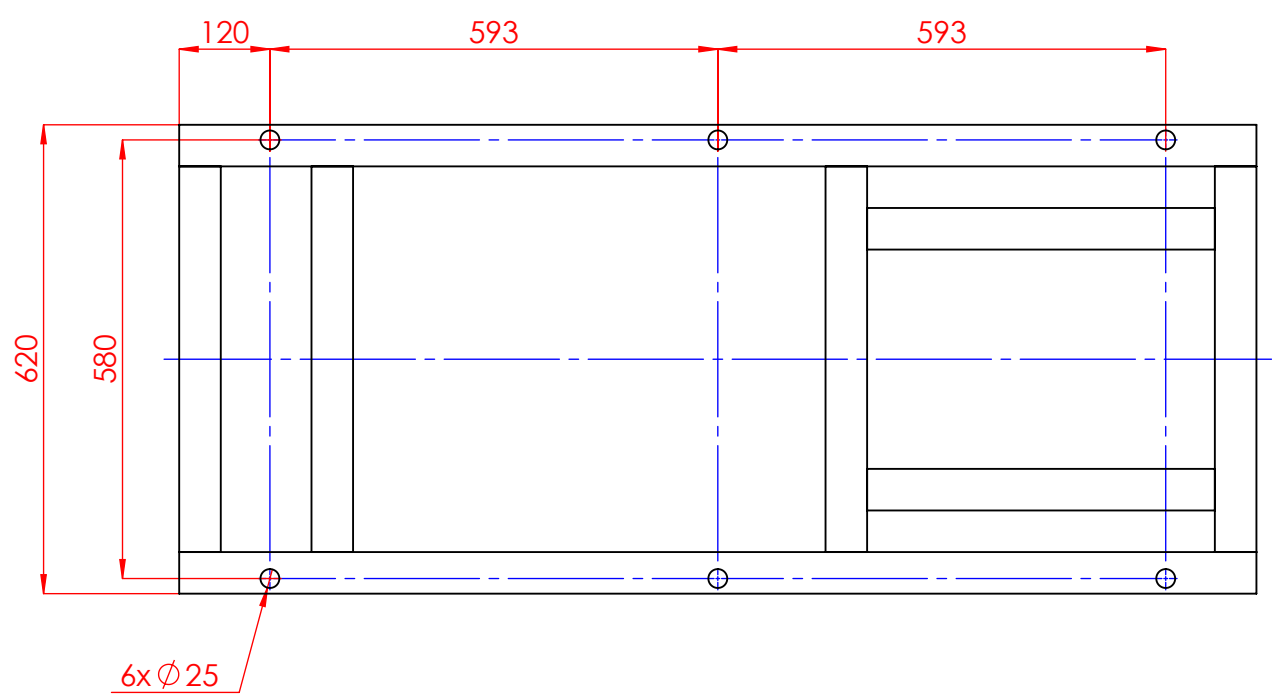

# NHVe.65-250 [75,0 kW] n= 2900 obr/min

NHVe.65-250	75,0kW/2900 rpm	 Grudziądz Ul. Droga Jeziorna 8
	280-2	